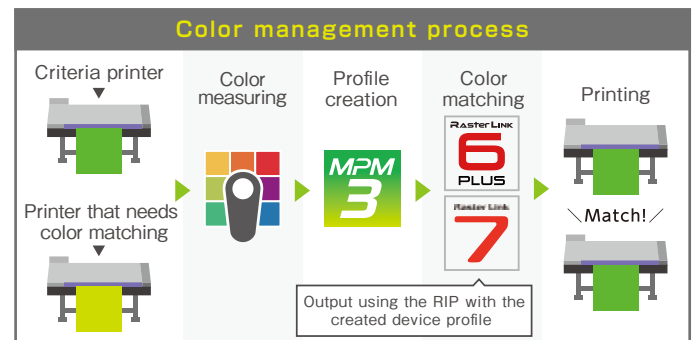

OS	OS Windows8, Windows8.1, Windows10
CPU	Intel Core2Duo 1.8 GHz or higher
Memory	1 GB or higher
HDD	30 GB or higher
Interface	USB 2.0, Ethernet
Compatible colorimeter	X-Rite: i1Pro2, i1i02, i1Pro3, i1Pro3 Plus, i1i03 Barbieri: Spectro LFP
Compatible Mimaki printer model	Printers that have USB 2.0 or Ethernet port
Language	English/Japanese

MPM3

Item	Item code	Remark
MPM3	SPM-007	Color management software
MPM3 / Colorimeter set	MPM3+i1	Color management software + Colorimeter (i1 Pro3)

●Some of samples in this catalog are artificial renderings. ●Specifications, design and dimensions stated in this catalog may be subject to change without notice for technical improvements etc. ●The corporate names and merchandise names written in this catalog are the trademark or registered trademark of the respective corporations. ●The specifications described in this catalog are as of July 2022.

Mimaki MIMAKI ENGINEERING CO., LTD.
mimaki.com 2182-3 Shigeno-Otsu, Tomi-city, Nagano 389-0512, Japan
TEL: +81-268-64-2281

Mimaki Global Network

USA	MIMAKI USA, INC.	Europe	MIMAKI EUROPE B.V.
Brazil	MIMAKI BRASIL COMERCIO E IMPORTACAO LTDA	Indonesia	PT. MIMAKI INDONESIA
India	MIMAKI INDIA PRIVATE LIMITED	Australia	MIMAKI AUSTRALIA PTY. LTD.
Taiwan	MIMAKI ENGINEERING (TAIWAN) CO.,LTD.	China	SHANGHAI MIMAKI TRADING CO.,LTD.
Singapore	MIMAKI SINGAPORE PTE. LTD.	Thailand	MIMAKI (THAILAND) CO.,LTD.