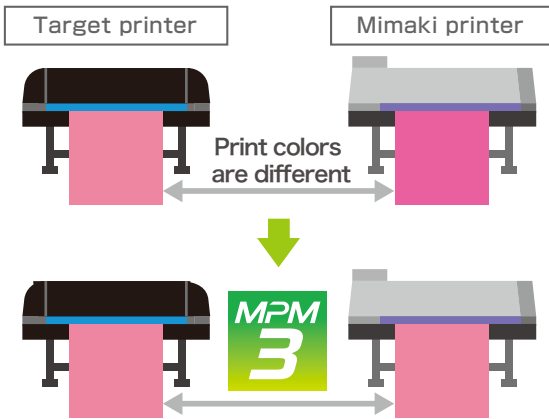

\*1 Device profile : An output profile for RasterLink series, Mimaki original RIP software

Effectiveness of "Mimaki Expand Color"  
A new input profile of RasterLink

Conventional input profile

Mimaki Expand Color

Brighter pastel / pale colors

Bright places are brighter and dark places are expressed darker.  
High-contrast color shades make the print more impressive.

## 2 Accurate color matching among multiple printers

**Equalization:**  
 Matching colors among the same printer models.

This function equalizes the color differences among prints that are printed from multiple printers. Color differences among multiple printers are simply equalized by measuring color charts. This capability allows the same image to be simultaneously printed using multiple printers, thereby enabling large-lot orders to be completed in a short time or undertaking of urgent orders.

**Emulation:** Reproducing colors that are equivalent to those printed by other manufacturers' printer models.

The new emulation capability reproduces colors that are equivalent to those produced by different printer models, including ones from other manufacturers, by measuring color charts using a colorimeter. This capability eliminates color-matching issues that occur when replacing or adding printers.